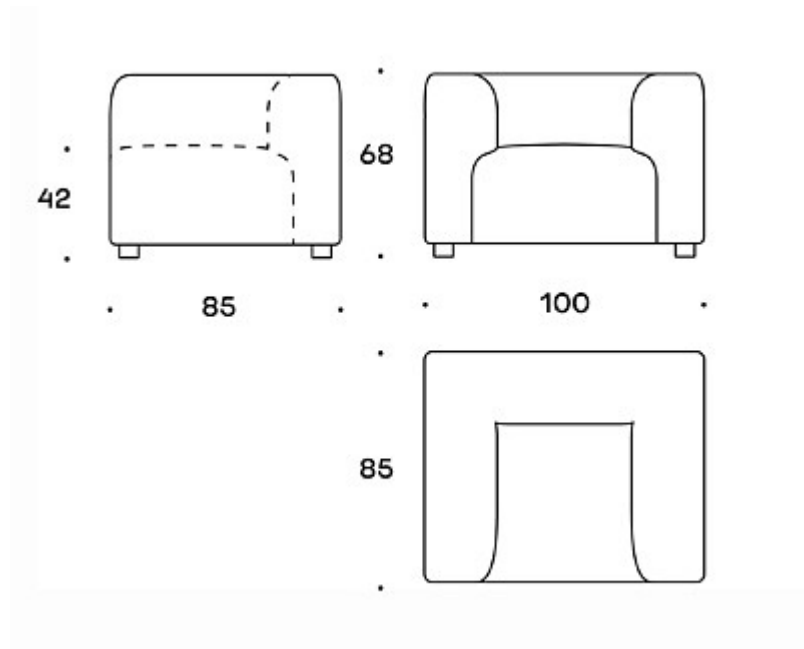

Maia

Antti Kotilainen

Martela

MATERIAL DESCRIPTION:

Upholstery: fully upholstered

Legs: black

PRODUCT CODE NUMBER:

1339012

FABRIC CONSUMPTION:

3.4 m

Dimensional drawing:

Dimensional drawing 2: